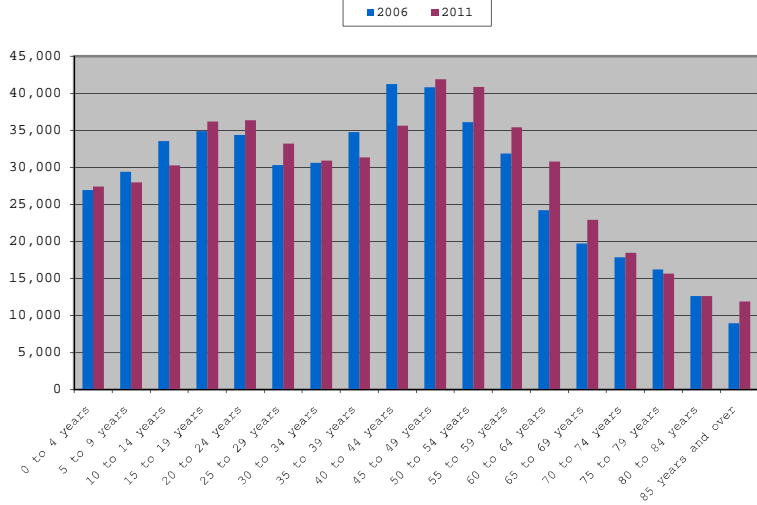

2006 and 2011 Census Population by Age Cohort  
City of Hamilton

2006 - 2011 Percentage Change in Census Population by Age Cohort, City of Hamilton

2006 - 2011 Census Population Change by Age Cohort of Hamilton City

2006 - 2011 Percentage Change in Census Population by Age Cohort, City of Hamilton