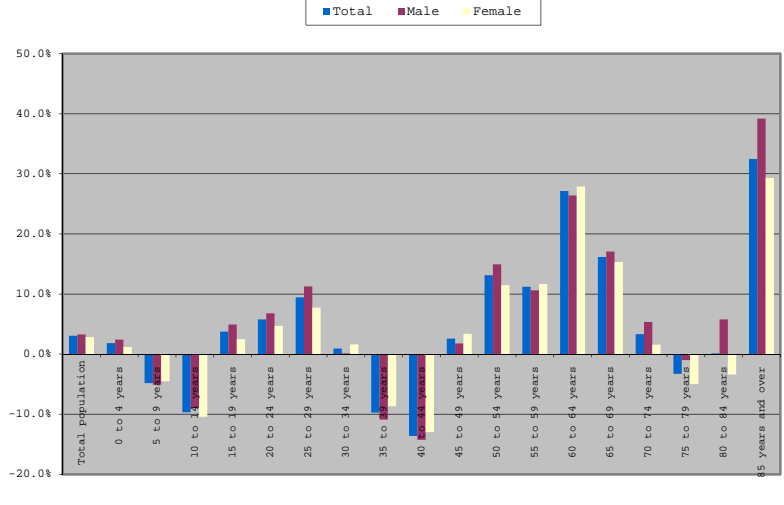

2006 and 2011 Census Population by Age Cohort  
City of Hamilton

2006 - 2011 Percentage Change in Census Population by Age Cohort, City of Hamilton

2006 - 2011 Census Population Change by Age Cohort of Hamilton City

2006 - 2011 Percentage Change in Census Population by Age Cohort, City of Hamilton