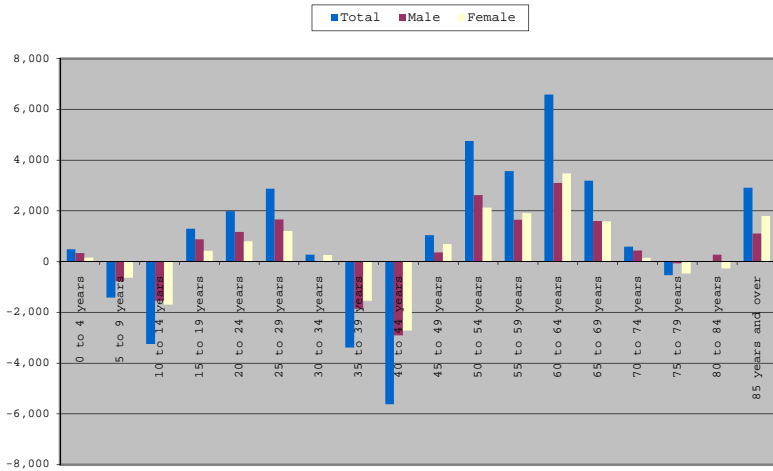

2006 and 2011 Census Population by Age Cohort  
City of Hamilton

2006 - 2011 Percentage Change in Census Population by Age Cohort, City of Hamilton

2006 - 2011 Census Population Change by Age Cohort of Hamilton City

2006 - 2011 Percentage Change in Census Population by Age Cohort, City of Hamilton