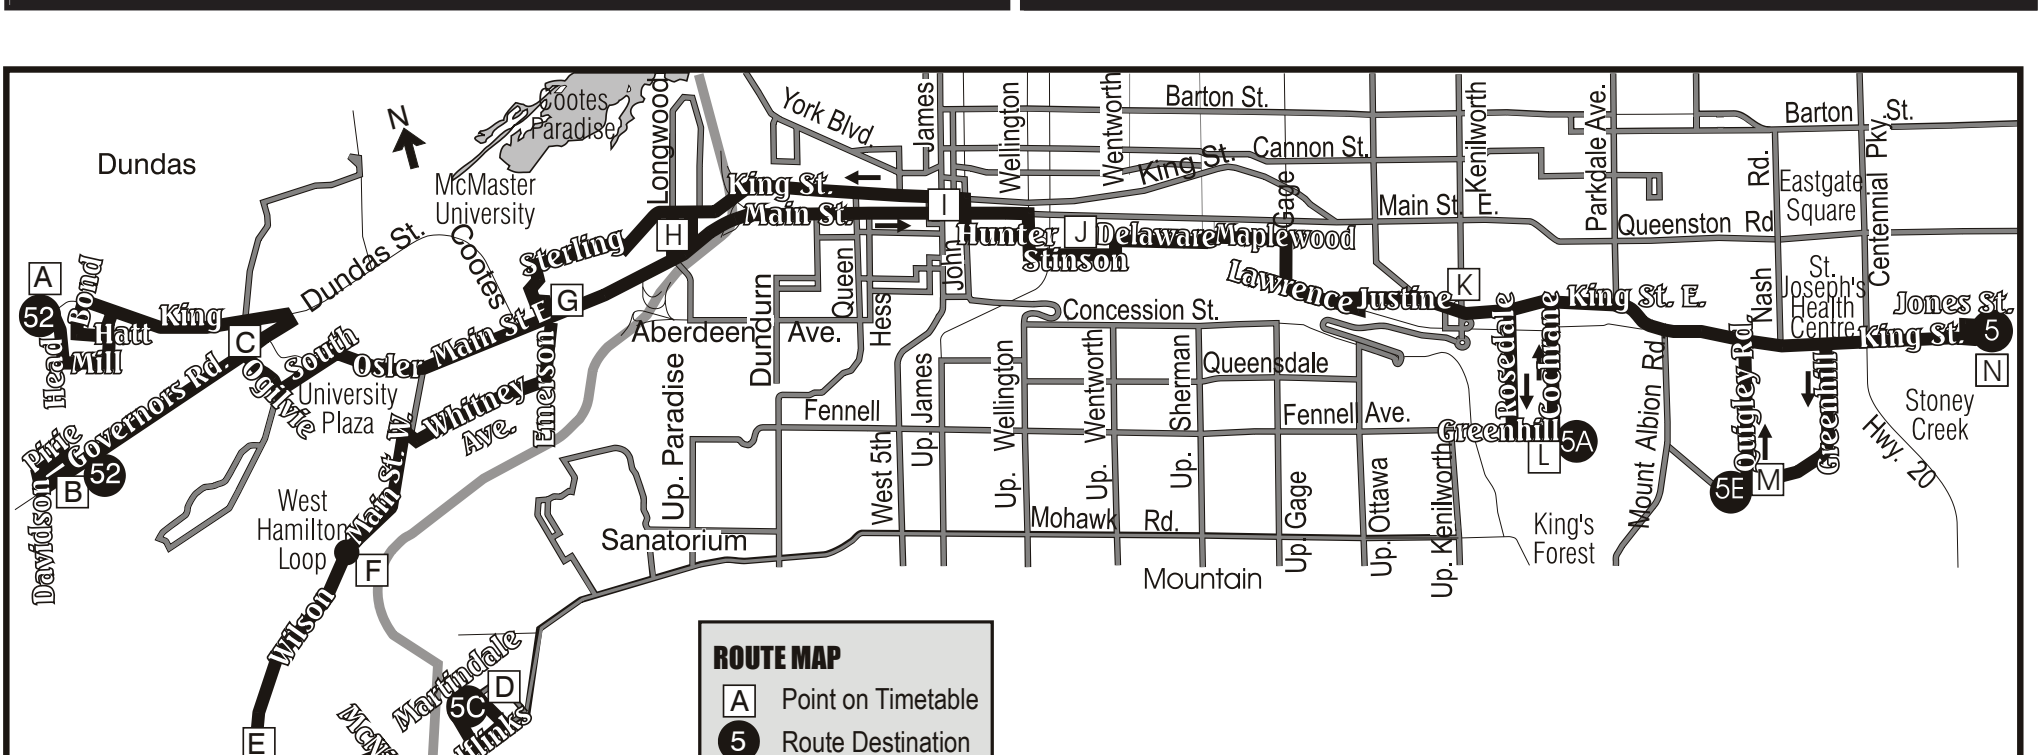

5 Delaware - Travelling Westbound:

Downtown  
5C West Hamilton Loop  
5C Meadowlands  
52 Head Street  
52 Pirie at Governors

5 Delaware - Travelling Eastbound:

Downtown  
Jones at King  
5A Greenhill at Cochrane  
5E Quigley at Greenhill

**WEEKDAY SCHEDULE - Eastbound**

**WEEKDAY SCHEDULE - Westbound**

Table with 14 columns (A-N) and 24 rows (5 am to 2 am). Columns represent stops from Head Street to Jones & King. Rows show departure times for various routes.

Table with 14 columns (N-A) and 24 rows (4 am to 1:47). Columns represent stops from Jones & King to Head Street. Rows show departure times for various routes.

**WEEKDAY SCHEDULE - Eastbound**

**WEEKDAY SCHEDULE - Westbound**