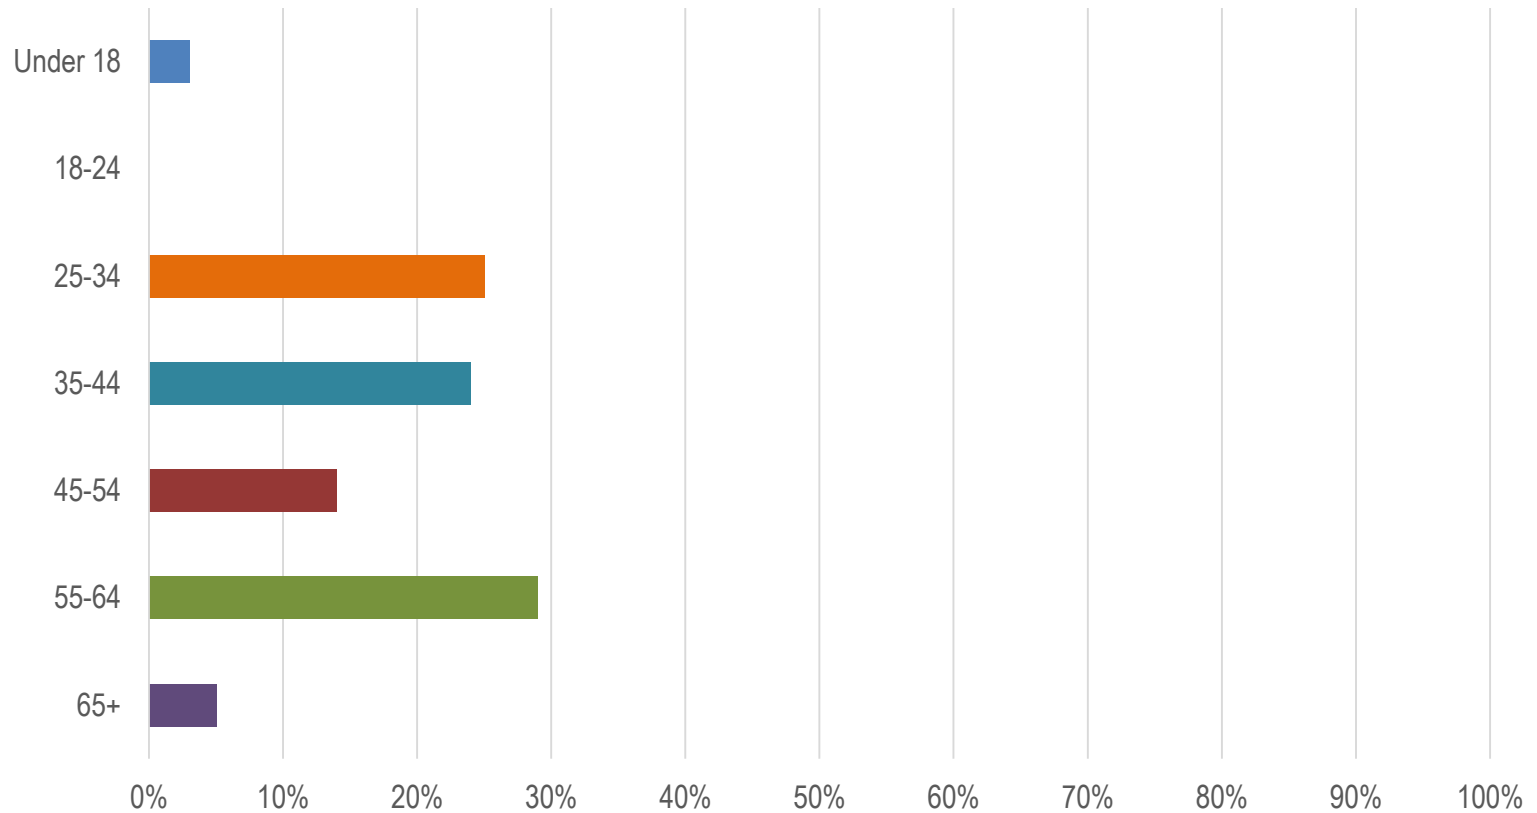

Hamilton

Waterford Park Redevelopment Online Survey Results

May 31, 2019

Survey Results at a Glance

- Total number of respondents: 64.
- More than 60% of respondents intend on using Waterford Park daily.
- More than 90% of respondents intend on walking to Waterford Park. 
- The top amenities selected by respondents to prioritize are a spray pad and Junior/ Senior Play Structures. The least prioritized amenity as voted by respondents is a tennis court.

City of Hamilton
Spray Pad
Example

City of Hamilton
Jr/Sr Play
Structure
Example

Waterford Park Survey Results

- Question: Please identify your age group.
 - Results (64 Respondents Total):

Waterford Park Survey Results