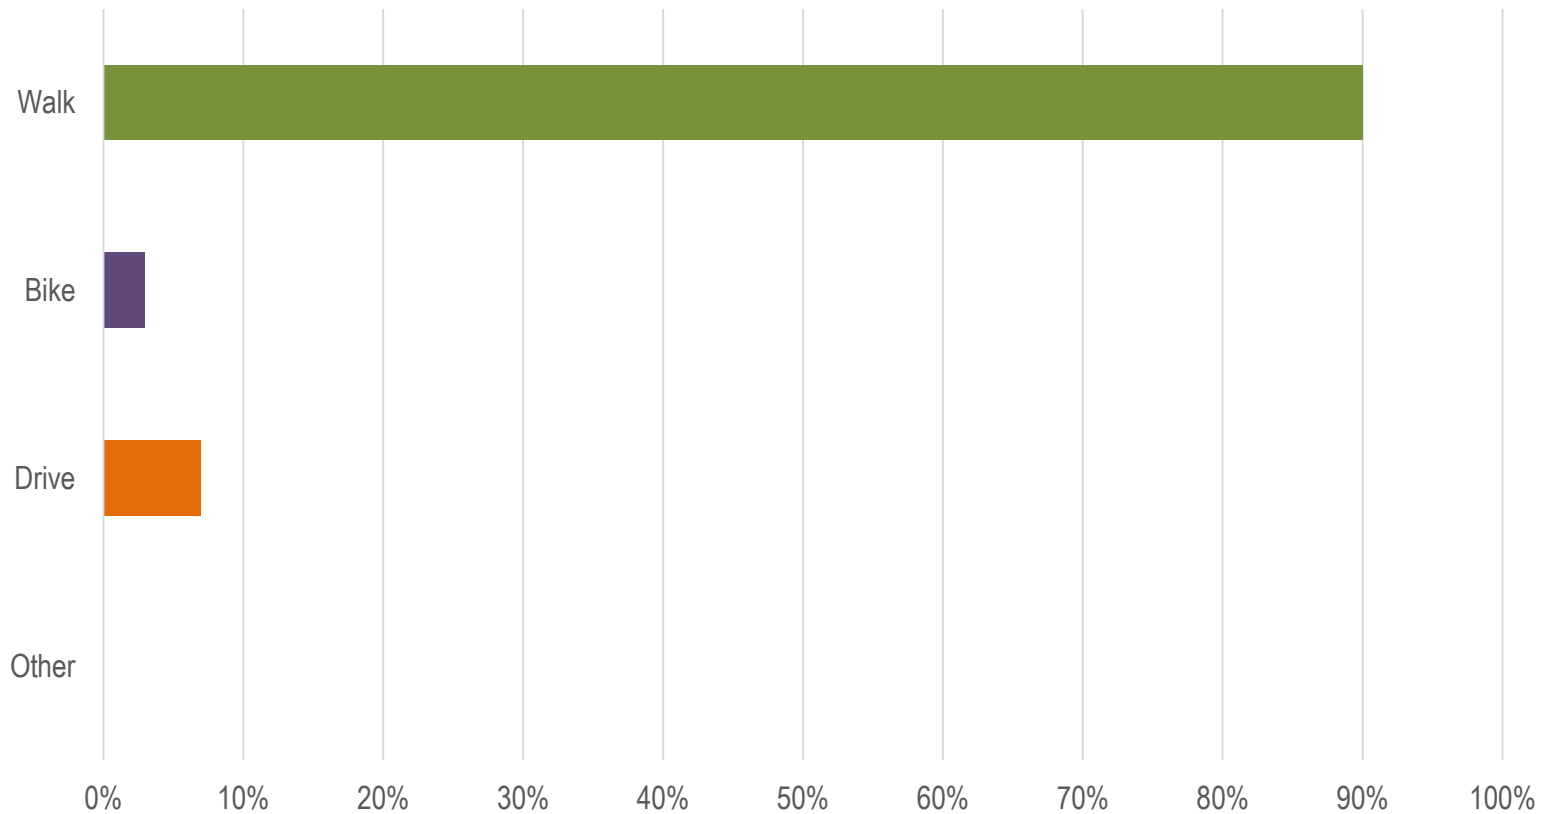

Hamilton

Waterford Park Redevelopment Online Survey Results

May 31, 2019

Survey Results at a Glance

- Total number of respondents: 64.
- More than 60% of respondents intend on using Waterford Park daily.
- More than 90% of respondents intend on walking to Waterford Park. 
- The top amenities selected by respondents to prioritize are a spray pad and Junior/ Senior Play Structures. The least prioritized amenity as voted by respondents is a tennis court.

City of Hamilton
Spray Pad
Example

City of Hamilton
Jr/Sr Play
Structure
Example

Waterford Park Survey Results

- Question: Please identify your age group.
 - Results (64 Respondents Total):

Waterford Park Survey Results

- Question: How often do you plan on using Waterford Park?
 - Results (64 Respondents Total):

Waterford Park Survey Results

- Question: How do you intend on getting to Waterford Park?
 - Results (64 Respondents Total):

Waterford Park Survey Results

- Question: Rank the following amenities from your most desired (1) to your least desired (5)?
 - Results (64 Respondents Total):