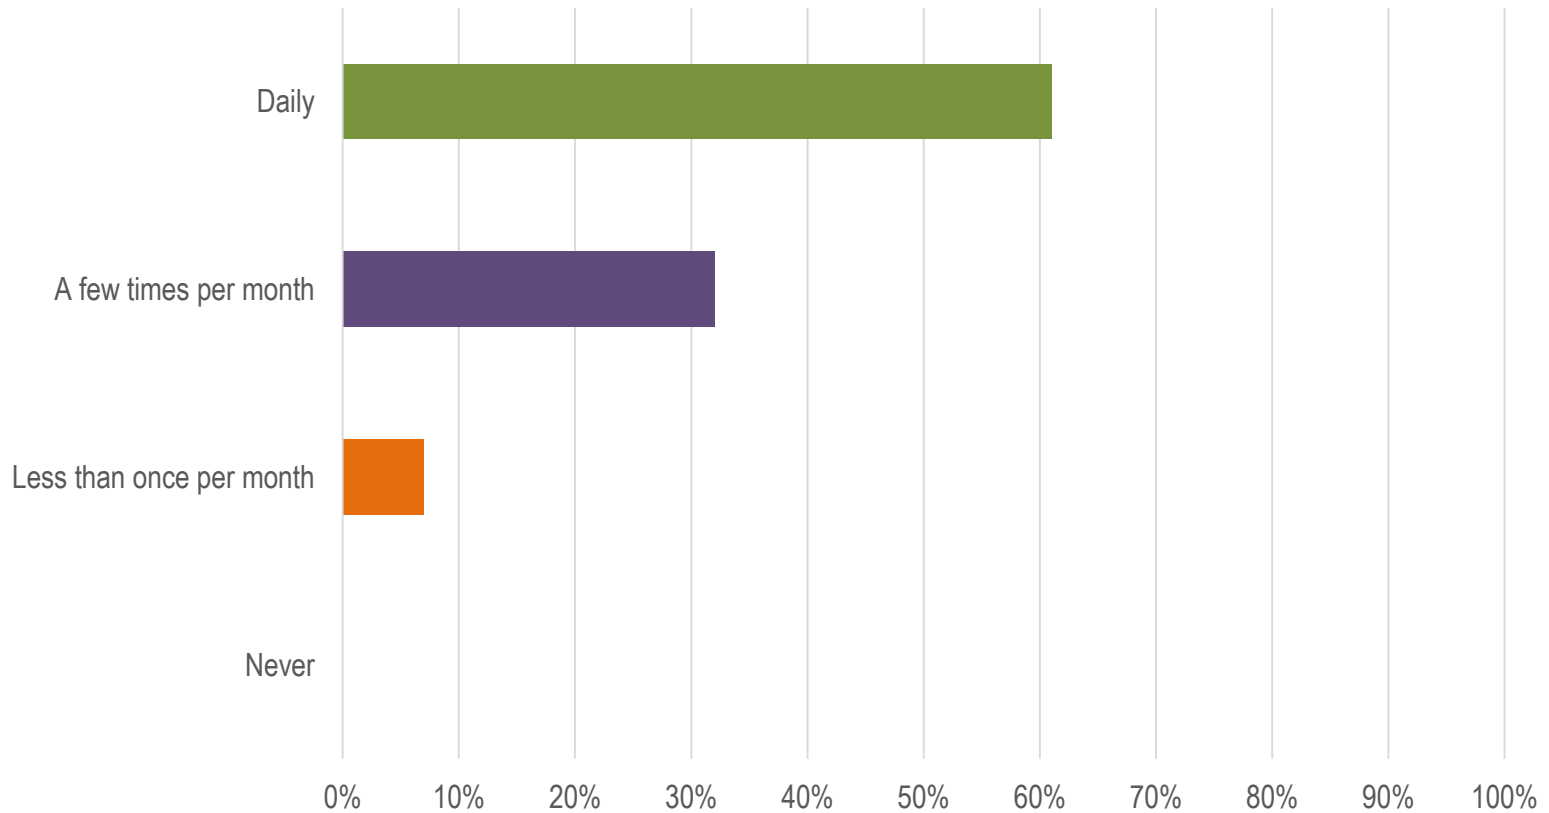

Hamilton

Waterford Park Redevelopment Online Survey Results

May 31, 2019

Survey Results at a Glance

- Total number of respondents: 64.
- More than 60% of respondents intend on using Waterford Park daily.
- More than 90% of respondents intend on walking to Waterford Park. 
- The top amenities selected by respondents to prioritize are a spray pad and Junior/ Senior Play Structures. The least prioritized amenity as voted by respondents is a tennis court.

City of Hamilton
Spray Pad
Example

City of Hamilton
Jr/Sr Play
Structure
Example

Waterford Park Survey Results

- Question: Please identify your age group.
 - Results (64 Respondents Total):

Waterford Park Survey Results

- Question: How often do you plan on using Waterford Park?
 - Results (64 Respondents Total):

Waterford Park Survey Results

- Question: How do you intend on getting to Waterford Park?
 - Results (64 Respondents Total):

Waterford Park Survey Results

- Question: Rank the following amenities from your most desired (1) to your least desired (5)?
 - Results (64 Respondents Total):